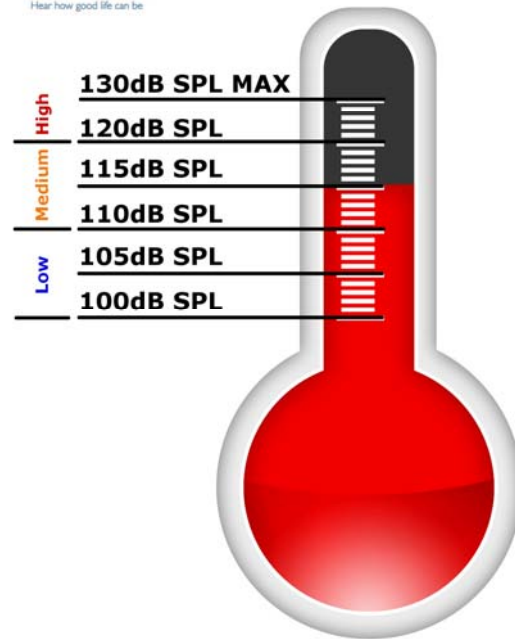

DB SPL CHART

Here are some typical sounds, and their levels.

Sounds	dB SPL
Rocket Launching	180
Jet Engine	140
Thunderclap, Air Raid Siren 1 Meter	130
Jet takeoff (200 ft)	120
Rock Concert, Discotheque	110
Firecrackers, Subway Train	100
Heavy Truck (15 Meter), City Traffic	90
Alarm Clock (1 Meter), Hair Dryer	80
Noisy Restaurant, Business Office	70
Air Conditioning Unit, Conversational Speech	60
Light Traffic (50 Meter), Average Home	50
Living Room, Quiet Office	40
Library, Soft Whisper (5 Meter)	30
Broadcasting Studio, Rustling Leaves	20
Hearing Threshold	0